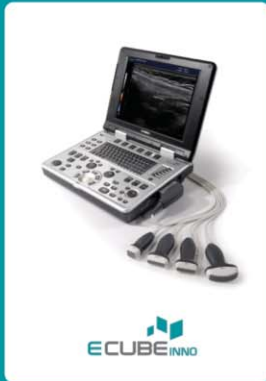

We Are Ultrasound Professionals

ALPINION

The E-CUBE, ALPINION's value innovative system, reflects the corporate philosophy; We provide uniform, superior and fundamental image quality through the product lifetime.

- E** XTREME ACCURACY
- E** FFICIENT WORKFLOW
- E** RGONOMIC DESIGN

The E-CUBE stands for three core customer values that ALPINION brings to the customers; Extreme Accuracy, Efficient Workflow and Ergonomic Design.